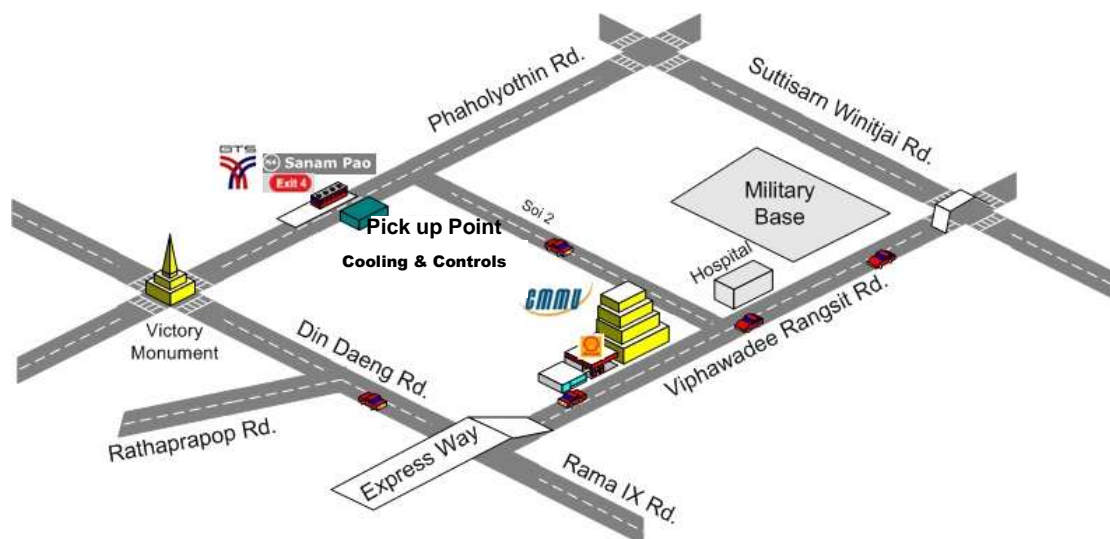

CMMU SHUTTLE VAN

CMMU will provide 2 shuttle vans for servicing our students, the route and time schedule have been shown as below:

(CMMU) ➔ BTS (Sanam Pao Exit : Cooling & Controls Engineering Co., Ltd.) ➔ (CMMU)

Weekday Round Trip (BTS – CMMU – BTS)

12.00 PM – 02.00 PM
 04.00 PM – 10.00 PM
 (Start 2 Vans 05.00 PM – 07.00 PM)

Weekend Round Trip (BTS – CMMU – BTS)

08.00 AM– 09.30 AM
 12.00 AM– 02.00 PM
 04.00 PM – 07.00 PM